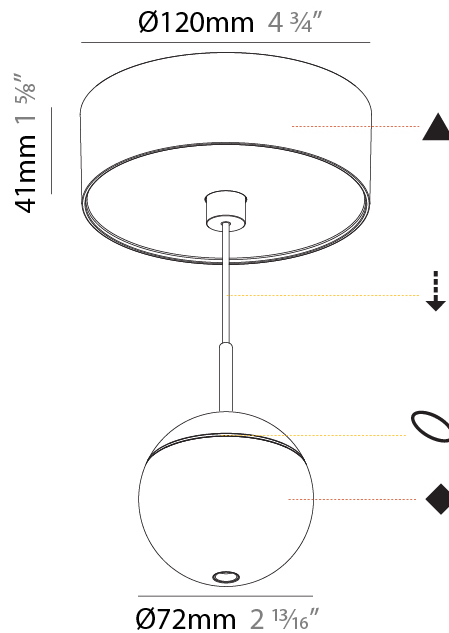

ELECTRICAL

Lamp Type: LED (Zhaga Standard)
Input Wattage (W): 6.6
Total Output Wattage (W): 6
Dimming: [Tri-Mode (Non-Dimming and Phase Dimming (120Vac only) and 0-10V Dimming)](#)
Driver Included: Yes
Driver Location: External
Driver Type: Constant Current - Universal
Driver Class: Class 2
Housing: ENCP3 w/Quick Connect
Input Voltage (V): 120 - 277
Constant Current (MA): 500

LED

Number of LEDs: 1
Color Temperature (°K): [2700 / 3000 / 3500 / 4000](#)
Max. Delivered Lumen (lm): 283 / 300 / 318 / 325
Nominal Lumen (lm): 460 / 487 / 517 / 528
CRI: >90 CRI
Efficiency (%): 60
Lamp Life (hrs): 50000

OPTICAL

Beam Angle: [32 / 58](#)

RATINGS AND CERTIFICATIONS

Zaneen Group Inc. © 2026, T 1800-388-3382, F 416-247-9319, www.zaneen.com
Certified By: [Certified for North American Standards](#)
Available for international specifications by adding "INT" at the end of the existing Model #. For assistance on 'custom' specifications, contact zteam@zaneen.com.
IP Rating: IP20
If a conflict occurs to supply the best product, we reserve the right to change specifications or materials without notice. The most recent specification sheets are found at zaneen.com