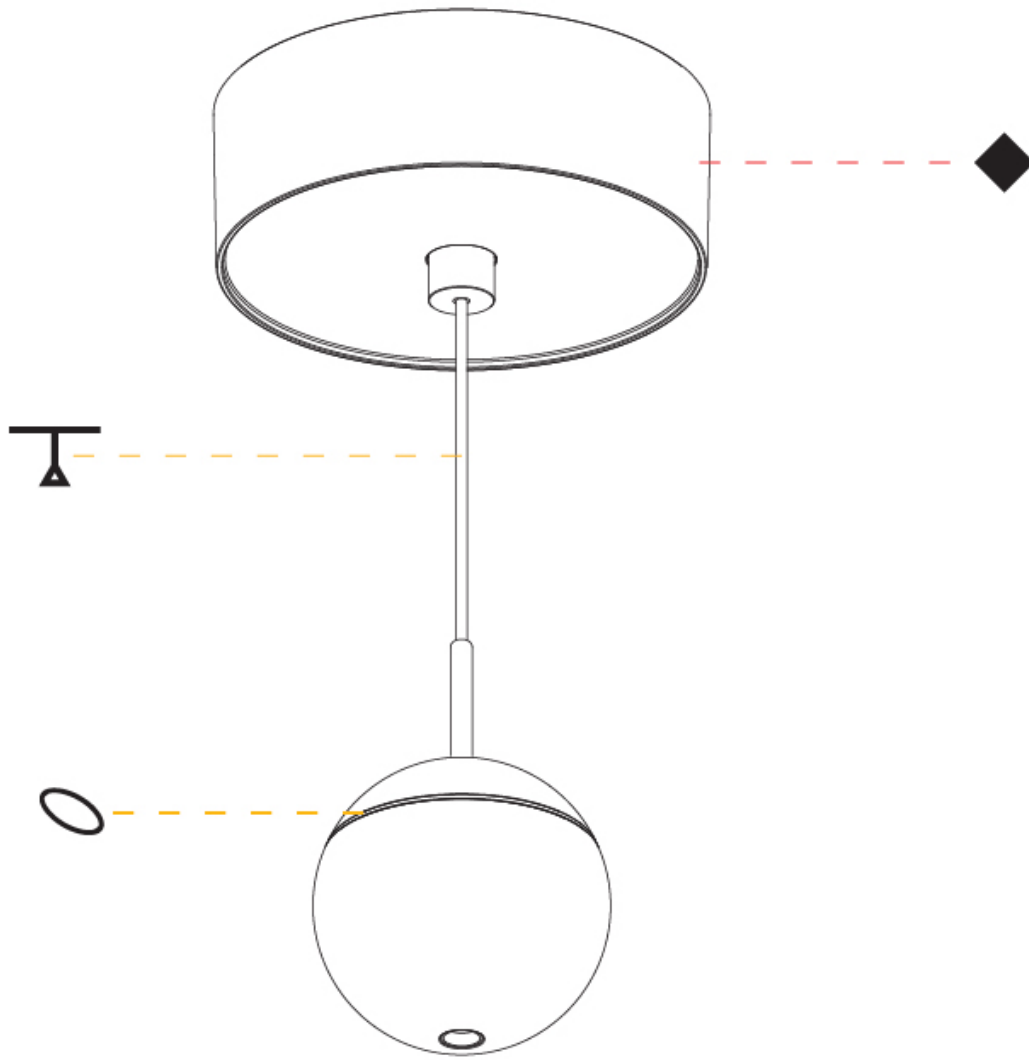

SNOOKER MONOPOINT RECESSED CANOPY SUSPENSION

A300391-

PROJECT
TYPE
SPECIFIER
QUANTITY
DATE

A